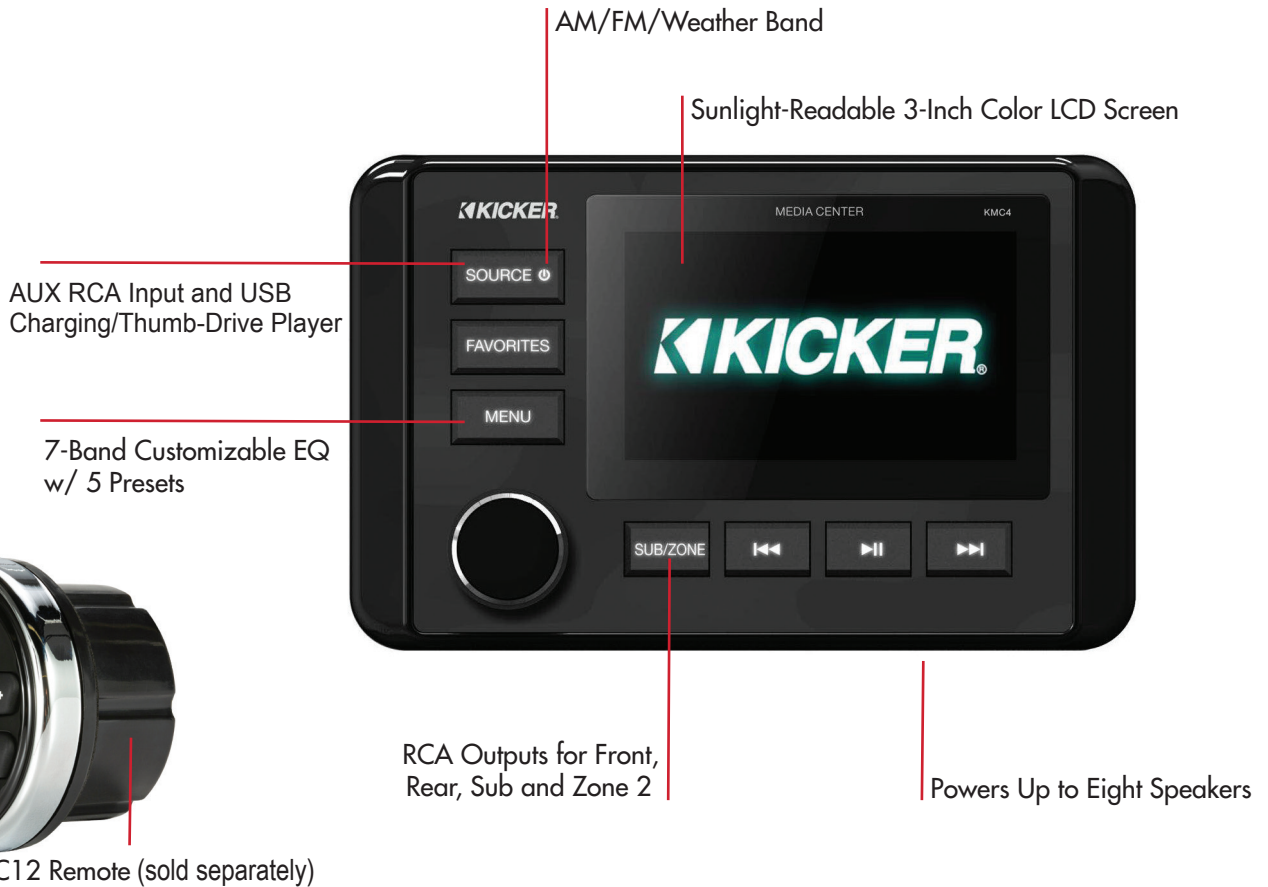

# KICKER

## KMC4 ALL-WEATHER DUAL-ZONE MEDIA CENTER

NEW!  
20  
07

Works with KRC12 Remote (sold separately)

### WHAT MAKES IT SUPERIOR?

- Offers 2-Ohm Stable Power
- AM / FM / WX / AUX / USB / BT Sources
- Dual-Zone Sound Capabilities and Includes Chrome and Black Trim Bezels

Model	KMC4
Power Output (@ 14.4V, 4Ω stereo, <10% THD+N) :	25 x 4
Power Output (@ 14.4V, 2Ω stereo, <10% THD+N):	38 x 4
Frequency Response [Hz]:	20 - 20k
Signal-to-Noise Ratio [dB] :	100
Line-Out Level [v]:	4
Outer Trim Ring Dims [in, cm]:	3.5 x 5.5, 8.89 x 13.97
Mounting Depth [in, cm]:	4-3/4, 12.07
Mounting Hole Diameter [in, cm]:	3, 7.62
IP Rating:	IP66
BT Range (ft):	30