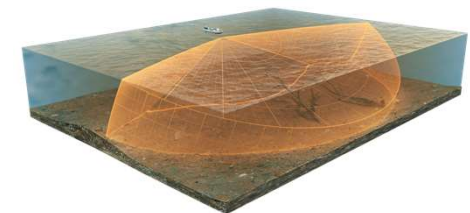

MEGA LIVE IMAGING™

Features:

- Watch fish and structure in real-time, powered by the unmatched detail and clarity of MEGA Imaging+, with a range up to 46 meters (150 feet)
- Choose from multiple viewing options provided by the included trolling motor shaft mount; Forward, Down and Landscape modes
- A wider and more fishable sonar coverage area makes it easier to keep fish and your lure within view
- MEGA Imaging+ quality sonar throughout the entire view without gaps in sonar coverage
- No need for a sonar black box: connect MEGA Live via Ethernet to compatible Humminbird models, allowing for connection of MEGA 360 Imaging to the same control head
- Transducer mounts to trolling motor shaft or 3rd party mounting options
- Compatible Humminbird models:
  - HELIX G3N & G4N models with MEGA Imaging+™
  - All SOLIX models
  - All APEX models

Announcement: February 1st, 2021
Available: March 2021

Item #: 710304-1
UPC: 0-82324-05581-2

Landscape