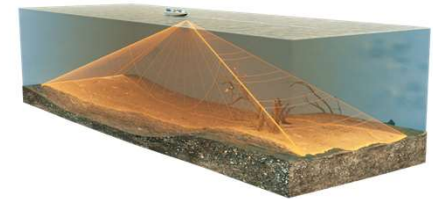

MEGA LIVE IMAGING™

Features:

- Watch fish and structure in real-time, powered by the unmatched detail and clarity of MEGA Imaging+, with a range up to 46 meters (150 feet)
- Choose from multiple viewing options provided by the included trolling motor shaft mount; Forward, Down and Landscape modes
- A wider and more fishable sonar coverage area makes it easier to keep fish and your lure within view
- MEGA Imaging+ quality sonar throughout the entire view without gaps in sonar coverage
- No need for a sonar black box: connect MEGA Live via Ethernet to compatible Humminbird models, allowing for connection of MEGA 360 Imaging to the same control head
- Transducer mounts to trolling motor shaft or 3rd party mounting options
- Compatible Humminbird models:
  - HELIX G3N & G4N models with MEGA Imaging+™
  - All SOLIX models
  - All APEX models

Announcement: February 1st, 2021
Available: March 2021

Item #: 710304-1
UPC: 0-82324-05581-2

Down