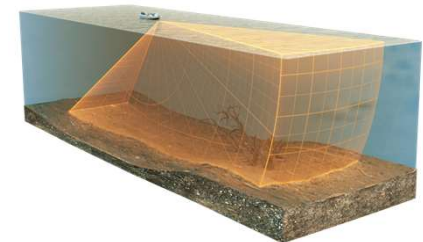

MEGA LIVE IMAGING™

Features:

- Watch fish and structure in real-time, powered by the unmatched detail and clarity of MEGA Imaging+, with a range up to 46 meters (150 feet)
- Choose from multiple viewing options provided by the included trolling motor shaft mount; Forward, Down and Landscape modes
- A wider and more fishable sonar coverage area makes it easier to keep fish and your lure within view
- MEGA Imaging+ quality sonar throughout the entire view without gaps in sonar coverage
- No need for a sonar black box: connect MEGA Live via Ethernet to compatible Humminbird models, allowing for connection of MEGA 360 Imaging to the same control head
- Transducer mounts to trolling motor shaft or 3rd party mounting options
- Compatible Humminbird models:
  - HELIX G3N & G4N models with MEGA Imaging+™
  - All SOLIX models
  - All APEX models

Announcement: February 1st, 2021
Available: March 2021

Item #: 710304-1
UPC: 0-82324-05581-2

Forward