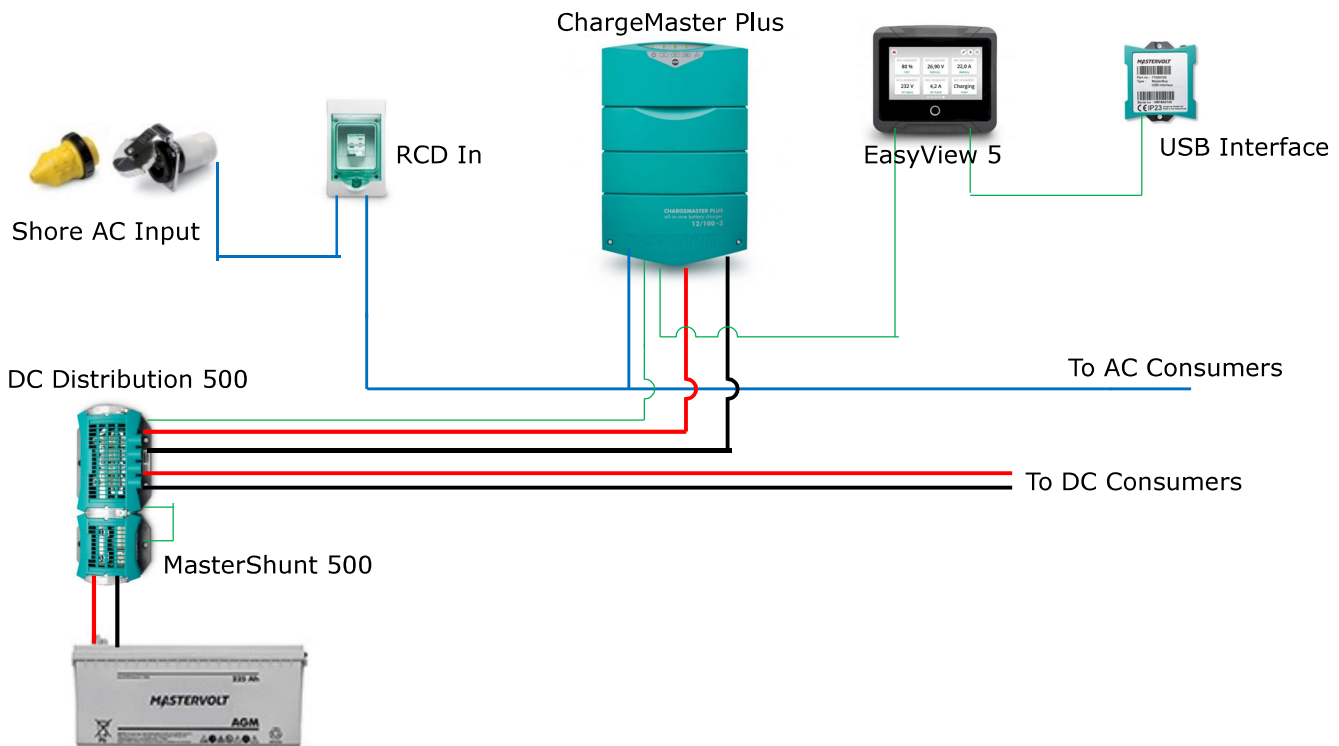

ChargeMaster Plus With MasterBus Setup Single Battery

Marathon Leisure
Your Trade-Only Distributor

- dc + cable
- dc - cable
- ac cable
- Masterbus cable
- common ground point

This is not a wiring diagram all circuits and equipment must be suitably switched, protected and installed in accordance with the manuals