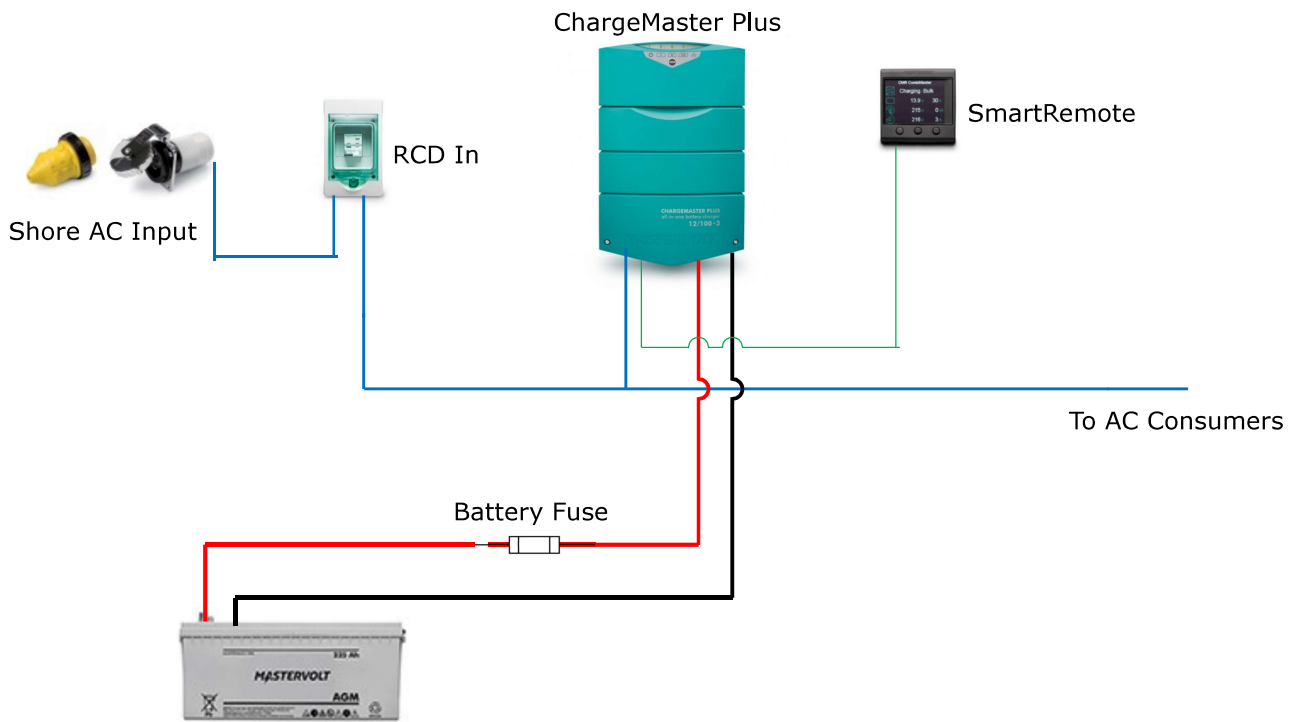

ChargeMaster Plus Basic Setup Single Battery

Marathon Leisure
Your Trade-Only Distributor

- dc + cable
- dc - cable
- ac cable
- Masterbus cable
- common ground point

This is not a wiring diagram all circuits and equipment must be suitably switched, protected and installed in accordance with the manuals