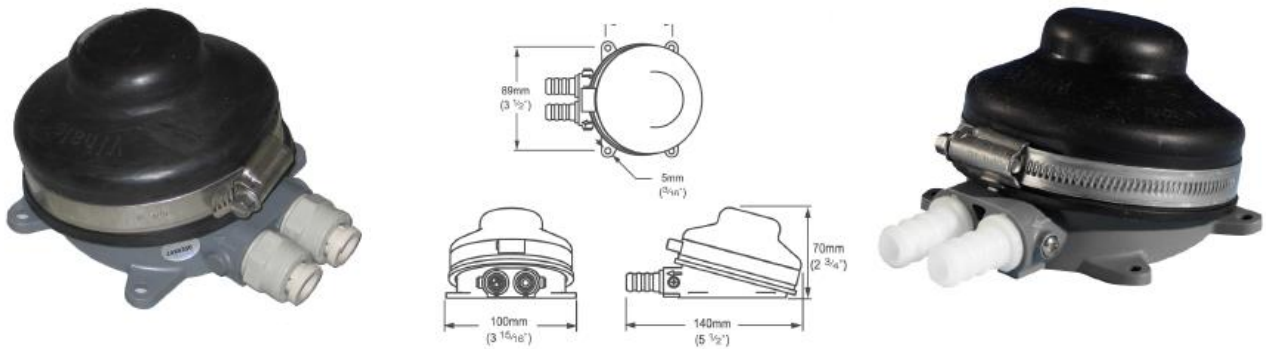

Babyfoot Pumps

Model No.	MOQ	Port Type	Notes
CS4619B	50	1/2" Nipple	Jubilee clip at rear, Bulk Packed
CS4621B	50	3/8" Parker Quick Connect	Bulk Packed
GP4618	1	1/2" Nipple	Individually Packed
GP4618B	50	1/2" Nipple	Bulk Packed
GP4634B	50	10mm Nipple	Bulk Packed

Weight	0.3 kg (0.7 lbs)
Materials	Pump Body: Nylon Ports: Acetal Seals: Neoprene Fasteners: Stainless Steel, Phosphor Bronze
Maximum Suction Lift	1.5 m (5 ft)
Maximum Discharge Head	3 m (10 ft)
Maximum Output per Minute	8 ltrs (2.2 US gals)