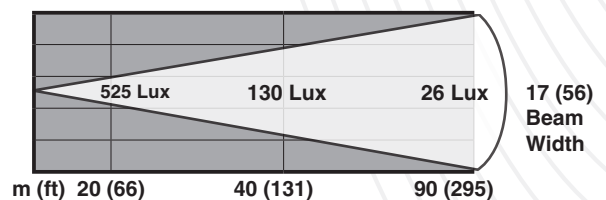

Spotlight Features and Benefits

- Bright 100W, H3 Halogen bulb. (replaceable)
- IP56 Weatherproof housing with fully enclosed tilt function
- UV Resistant ASA Polycarbonate housing and lens
- Rich, intense beam pattern
- Super-quiet, all-weather motor with limit stops
- Designed for the harsh marine environments – moisture, salt, shock, vibration tested
- Easy snap-in mount system (Can be mounted upside-down)
- 370° sweep rotation
- 120° total tilt; +75° and -45° from horizontal
- Wireless dashboard remote is standard
- Wireless handheld and hardwired bridge remotes are optional
- Universal 12 & 24 Volt circuit

Totally enclosed housing with o-ring sealed base prevents water intrusion to critical components