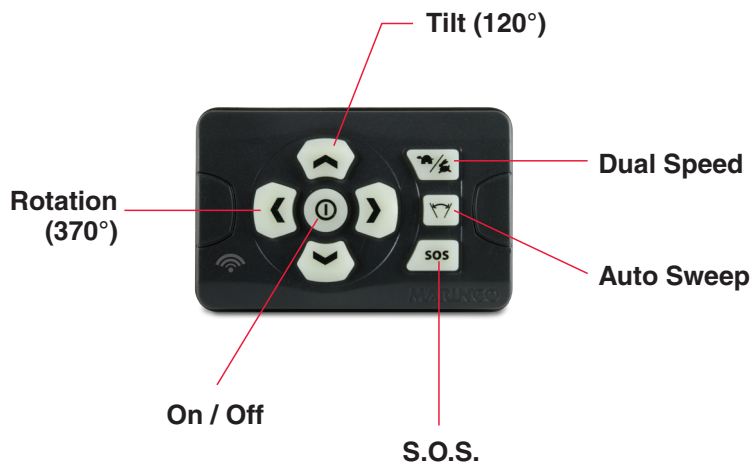

# Precision Spotlight Remotes

When you need light, the last thing you want to do is try to find your way in the dark back to where the lighting is controlled.

With the Precision Spotlight, full control is in the palm of your hand wherever you are. Glow-in-the-dark buttons facilitate operation in low-light situations while one-touch S.O.S. and auto sweep let you instantly address emergency situations.

## Remote Features and Benefits

- Sweep Rotation (370°)
- Tilt (120°) (75° up, 45° down)
- Dual Speed
- One-touch auto sweep
- One-touch S.O.S.
- Micro-touch pointing accuracy
- Glow in the dark remote buttons
- SPLR-1: IP56 Weatherproof housing
- SPLR-2 and SPLR-3: IP54 Weatherproof housing
- Designed for the harsh marine environments – moisture, salt, shock, vibration tested
- Auto programming – no dip switches
- Reverse programmable for spotlights mounted up-side-down
- Wireless bridge remote (standard)
- Wireless handheld remote (optional)
- Hardwired bridge remote (optional)

**SPLR-1**  
Hand-held  
Wireless remote

**SPLR-3**  
Hard Wired bridge remote

Included with Spotlight:  
**SPLR-2** Wireless bridge remote

To find out more about the Precision spotlight, visit our website at [marincospotlight.com](http://marincospotlight.com).